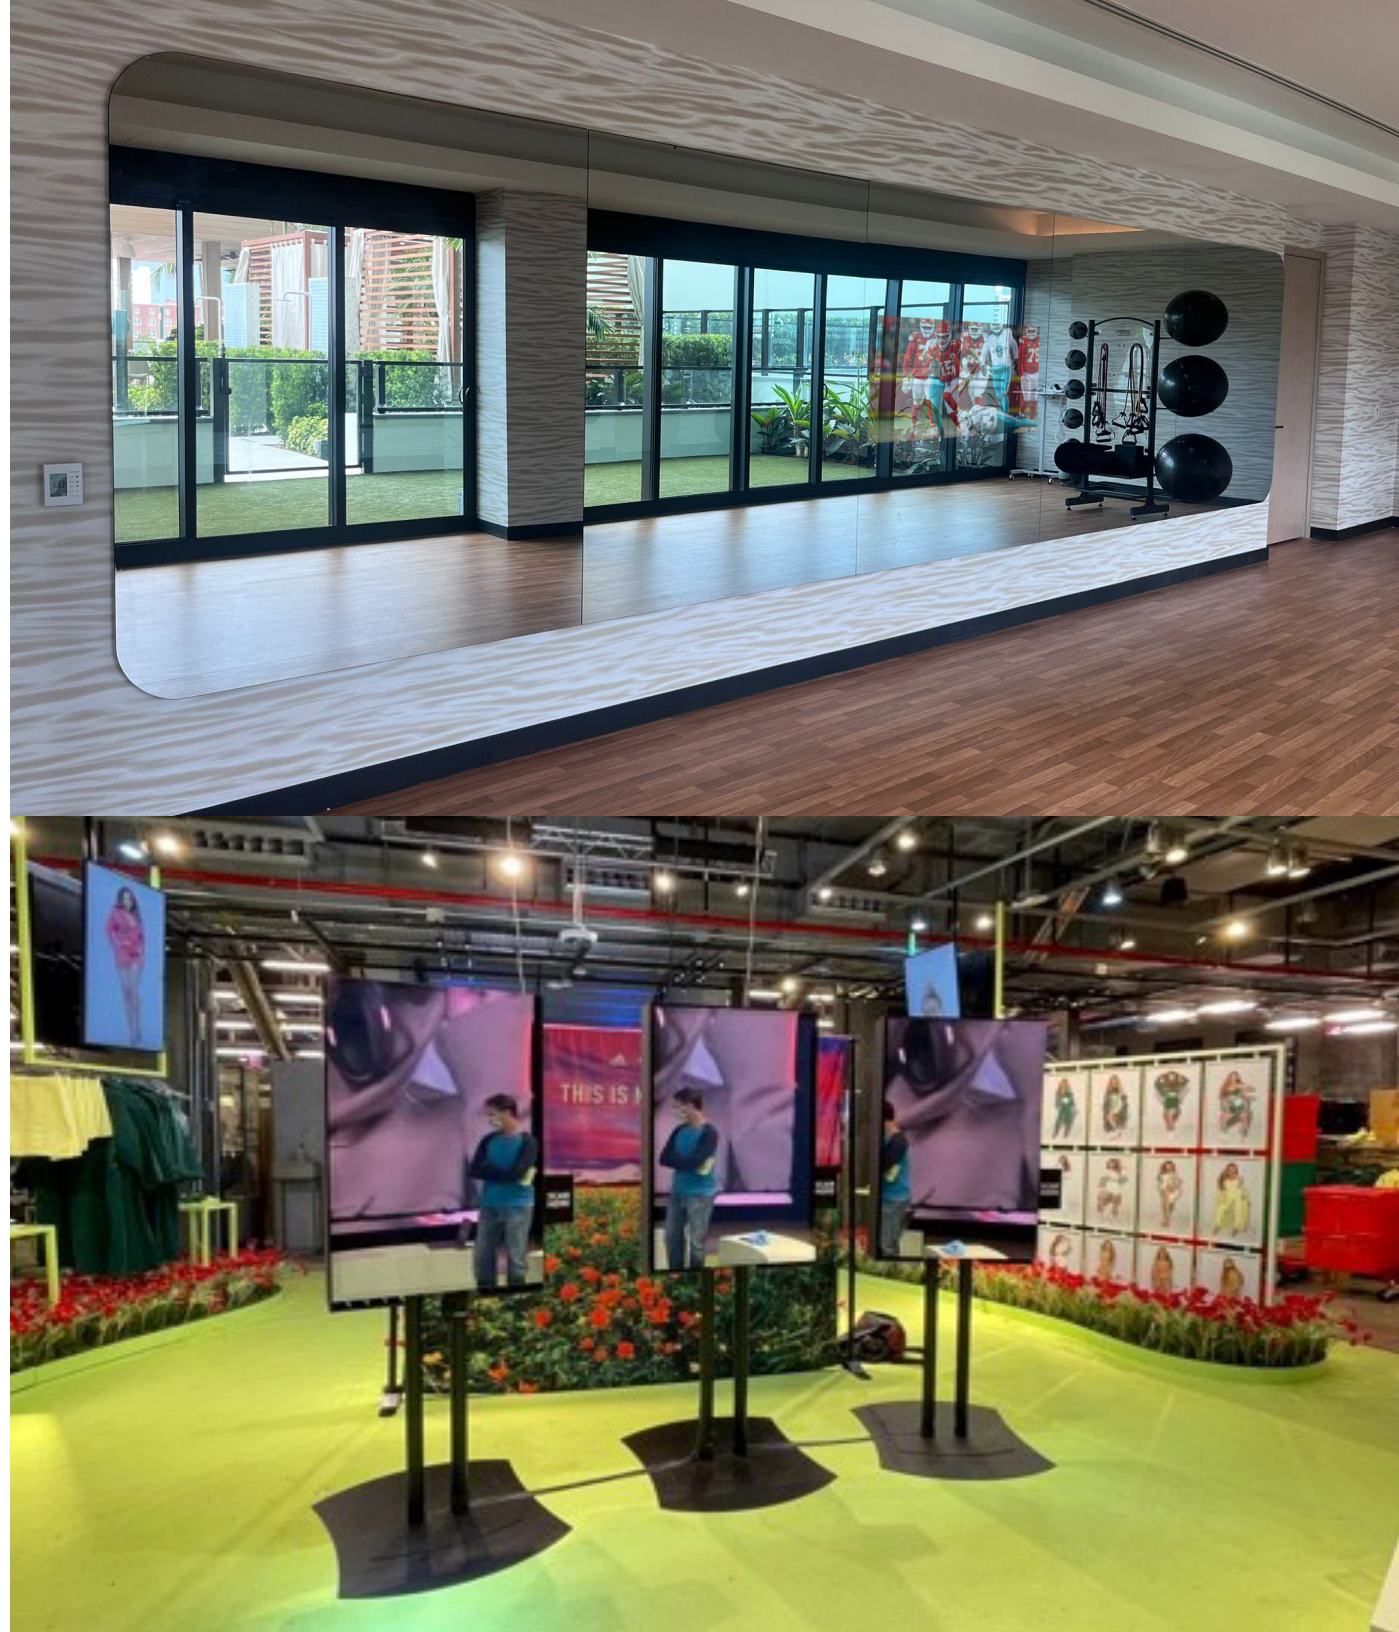

REFLEXIO

LUXURY REDEFINED

MIRROR ADVERTISING SCREENS

MIRROR ADVERTISING SCREENS

REFLEXIO Mirror Advertising Screens are a popular choice for customers looking for a Digital Signage Screen with a difference. Available in standard screen sizes from 32" - 86", these Magic Mirror retail displays incorporate a 24 / 7 commercial grade monitor with our REFLEXIO highly reflective optical mirror technology. This product is the ideal solution for changing rooms, fashion / department stores, gyms / SPAs, cosmetic counters, car showrooms, restrooms and much more...

FEATURES

4K ULTRA HD
*65" AND UP

PLUG AND PLAY

BUILT IN SPEAKERS

RS 232

24/7 USAGE

INTERACTIVE ADVERTISING SCREENS

Our mirror advertising screens are also available in an interactive version, enhanced with an IR Touch frame. This cutting-edge technology turns the mirror into a fully responsive, touch-sensitive display, enabling users to engage with the content in a dynamic and intuitive way. Perfectly suited for retail stores, dressing rooms, and immersive interactive experiences, this interactive feature provides customers with the opportunity to explore promotions, view detailed product information, try on virtual outfits, and even access personalized recommendations—all with just the touch of a finger. This enhanced functionality not only creates a more memorable and engaging customer experience but also elevates your brand by adding a modern, high-tech edge. Whether it's creating an engaging shopping journey or providing a seamless blend of technology and design, our interactive mirror screens offer endless possibilities to captivate and connect with your audience in a fun, innovative, and unforgettable way.

APPLICATIONS

RETAIL

HOTELS

GYMS / FITNESS
STUDIOS

DRESSING
ROOMS

YACHTS

EXAMPLE - 86" MIRROR ADVERTISING SCREEN WITH IR TOUCHFRAME