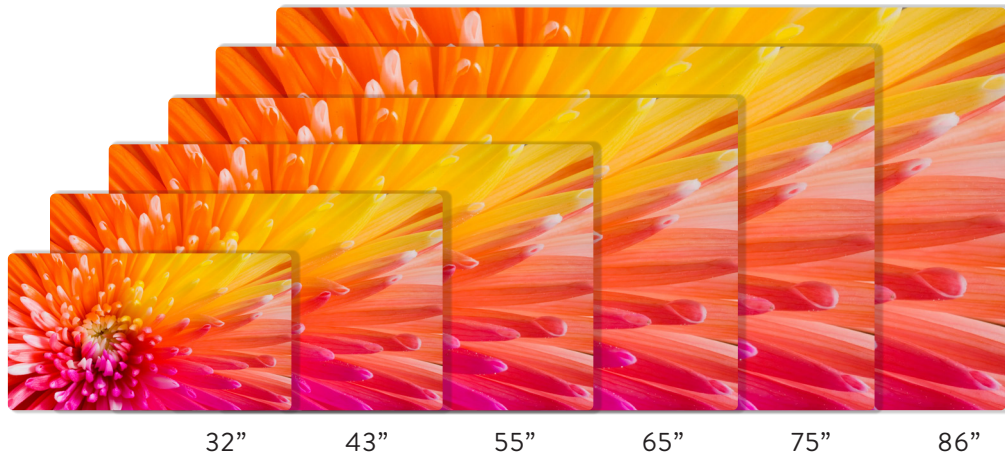

MIRROR ADVERTISING SCREENS

REFLEXIO Mirror Advertising Screens are a popular choice for customers looking for a Digital Signage Screen with a difference. Available in standard screen sizes from 32" - 86", these Magic Mirror retail displays incorporate a 24 / 7 commercial grade monitor with our REFLEXIO highly reflective optical mirror technology. This product is the ideal solution for changing rooms, fashion / department stores, gyms / SPAs, cosmetic counters, car showrooms, restrooms and much more...

The FHD / 4K displays also include inbuilt speakers and HDMI / VGA inputs for connecting to other media sources. These are the ideal product for hassle-free advertising within your business; the simple plug and play allows for a quick set up without the need for any specialist skills.

FEATURES

4K ULTRA HD
*65" AND UP

PLUG AND PLAY

BUILT IN SPEAKERS

RS 232

24/7 USAGE